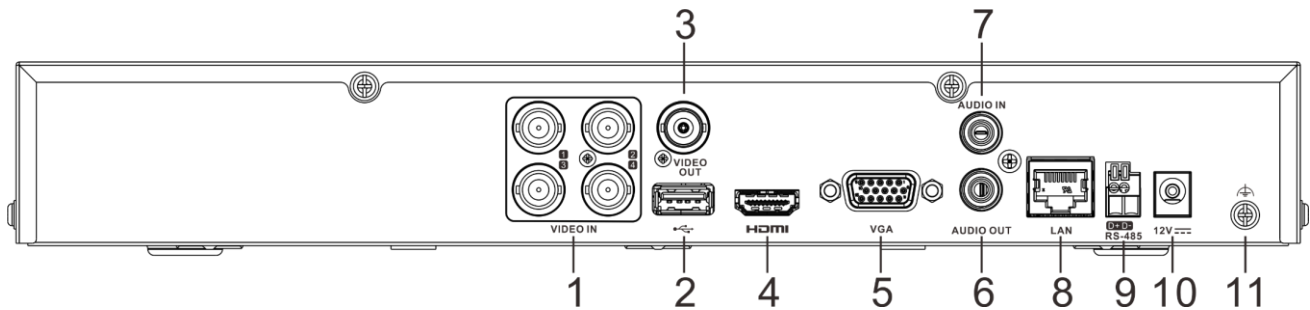

Physical Interface

No.	Description	No.	Description
1	VIDEO IN	7	AUDIO IN, RCA connector
2	USB interface	8	LAN network interface
3	VIDEO OUT	9	RS-485 serial interface
4	HDMI interface	10	12 VDC power input
5	VGA interface	11	GND
6	AUDIO OUT, RCA connector