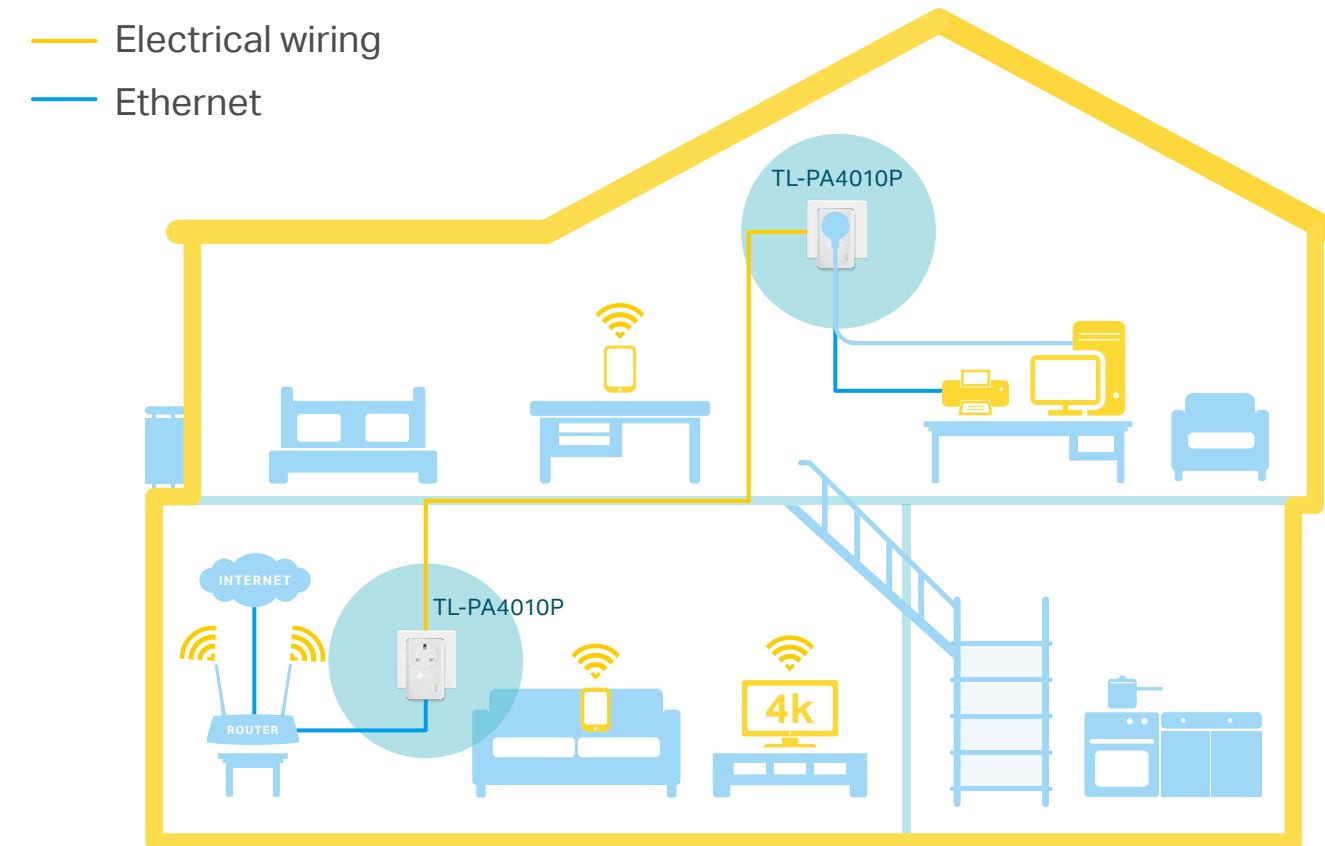

HomePlug AV Standard Compliant

The HomePlug AV standard creates high-speed data transfer rates of up to 600Mbps to support all your online activities.

One-Button Security

Simply push the Pair button on the adapters, and quickly set up a hassle-free powerline network.

Highlights

Plug, Pair and Play!

Powerline adapters and extenders must be deployed in a set of two or more.

Internet from Any Outlet

The AV600 Passthrough Powerline Starter Kit brings internet to any area with a power outlet using your home's electrical wiring.

TP-Link AV600 Passthrough Powerline Starter Kit TL-PA4010P KIT

Features

Speed

- Ultra-fast Powerline Speed – HomePlug AV standard compliant, high-speed data transfer rate of up to 600Mbps, ideal for Ultra HD streaming and online gaming
- Ethernet Port – The Ethernet port allows your TV, game console or PC to connect to the internet at high speeds

Ease of Use

- Plug, Pair and Play – Plug, pair and play, no configuration required
- No New Wires – No new wires, use existing electrical wiring to expand your home network
- Keep Your Outlet – An integrated socket lets you power regular devices as normal, and a built-in noise filter prevents them from interrupting the powerline signal.
- TP-Link tpPLC – Allows you to easily manage your network using the tpPLC Utility