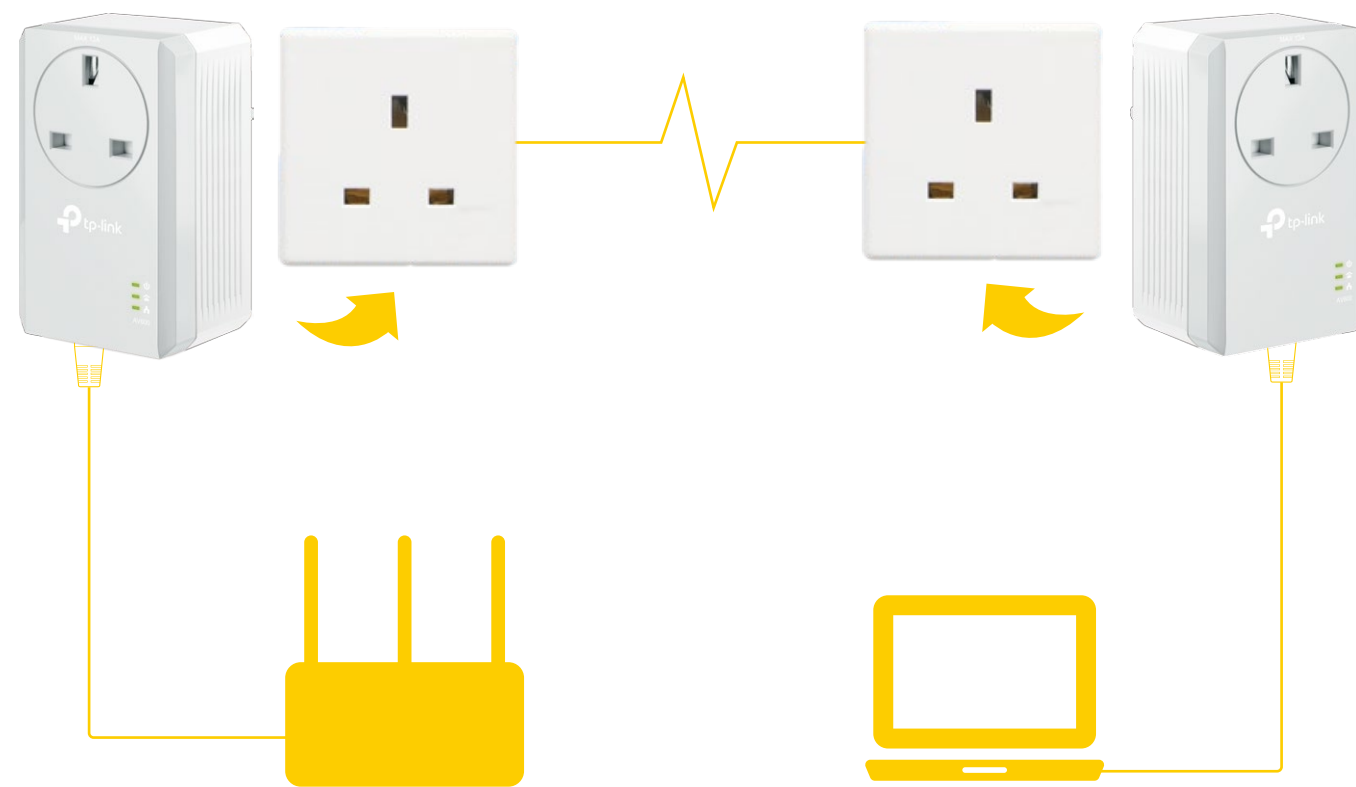

HomePlug AV Standard Compliant

The HomePlug AV standard creates high-speed data transfer rates of up to 600Mbps to support all your online activities.

One-Button Security

Simply push the Pair button on the adapters, and quickly set up a hassle-free powerline network.

Highlights

Plug, Pair and Play!

Powerline adapters and extenders must be deployed in a set of two or more.

Internet from Any Outlet

The AV600 Passthrough Powerline Starter Kit brings internet to any area with a power outlet using your home's electrical wiring.

TP-Link AV600 Passthrough Powerline Starter Kit TL-PA4010P KIT

Features

Speed

- Ultra-fast Powerline Speed – HomePlug AV standard compliant, high-speed data transfer rate of up to 600Mbps, ideal for Ultra HD streaming and online gaming
- Ethernet Port – The Ethernet port allows your TV, game console or PC to connect to the internet at high speeds

Energy Saving

- Power Saving – Power Saving Mode helps reducing power consumption by up to 85%

Specifications

Hardware

- Plug Type: UK
- Standards and Protocols: HomePlug AV, IEEE 1901, IEEE 802.3, IEEE 802.3u
- Power Consumption: Maximum: 2.60W
Typical: 2.30W
Standby: 0.50W
- Range: 300 Meters over electrical circuit
- Interface: Ethernet Port, Power Socket
- Button: Pair Button
- LED Indicator: Power, Powerline, Ethernet
- Dimensions (W x D x H): 3.7 x 2.3 x 1.7 in (95 x 58 x 42 mm)