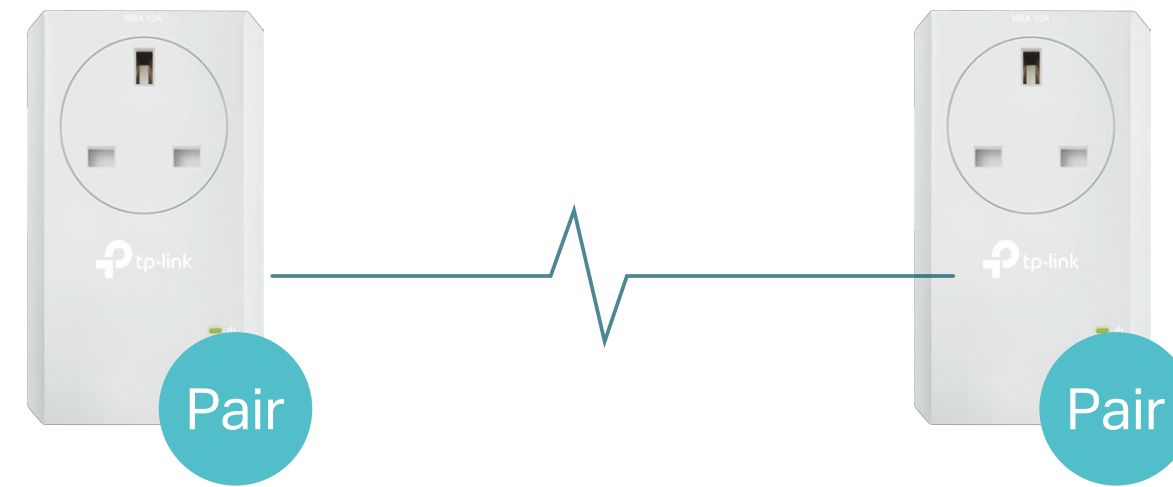

HomePlug AV Standard Compliant

The HomePlug AV standard creates high-speed data transfer rates of up to 600Mbps to support all your online activities.

One-Button Security

Simply push the Pair button on the adapters, and quickly set up a hassle-free powerline network.

TP-Link AV600 Passthrough Powerline Starter Kit TL-PA4010P KIT

Features

Speed

- Ultra-fast Powerline Speed – HomePlug AV standard compliant, high-speed data transfer rate of up to 600Mbps, ideal for Ultra HD streaming and online gaming
- Ethernet Port – The Ethernet port allows your TV, game console or PC to connect to the internet at high speeds

Range

- 300 Meters Range – Up to 300 meters / 1000 feet range over the existing household power circuit.

Security

- Pair Button – 128-bit AES encryption easily at a push of the "Pair" button

Reliability

- Mains Filter – Mains Filter inside the outlet reduces electrical noise interference and improves powerline communication performance

Energy Saving

- Power Saving – Power Saving Mode helps reducing power consumption by up to 85%

Specifications

Hardware

- Plug Type: UK
- Standards and Protocols: HomePlug AV, IEEE 1901, IEEE 802.3, IEEE 802.3u
- Power Consumption: Maximum: 2.60W
Typical: 2.30W
Standby: 0.50W
- Range: 300 Meters over electrical circuit
- Interface: Ethernet Port, Power Socket
- Button: Pair Button
- LED Indicator: Power, Powerline, Ethernet
- Dimensions (W x D x H): 3.7 x 2.3 x 1.7 in (95 x 58 x 42 mm)