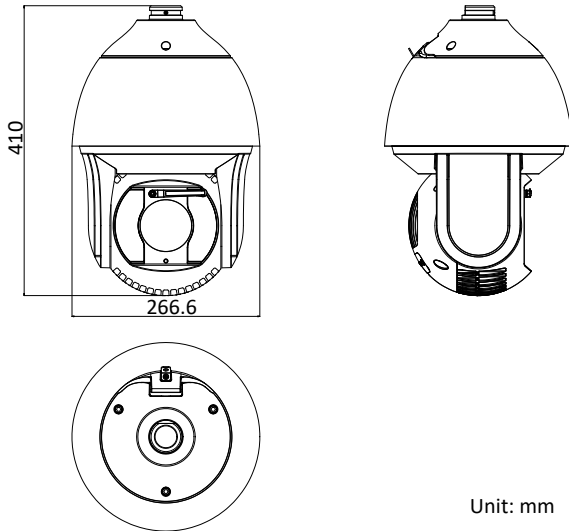

Weight

Approx. 8 kg (17.64 lb)

Order Model

DS-2DF8436IX-AEL (C), without wiper, 24 VAC & Hi-PoE

DS-2DF8436IX-AELW (C), with wiper, 24 VAC & Hi-PoE

Dimensions

Unit: mm

Accessories