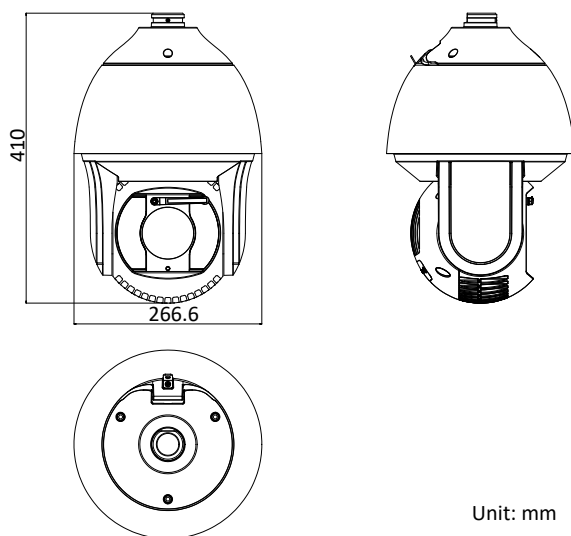

Protection Level	IP67 Standard, IK10 (only supported by camera without wiper), TVS 6000V Lightning Protection, Surge Protection and Voltage Transient Protection
Material	Aluminum alloy
Dimensions	Φ 266.6 mm × 410 mm (Φ 10.50" × 16.14")
Weight	Approx. 8 kg (17.64 lb)

Order Model

DS-2DF8250I5X-AEL (B), without wiper, 24 VAC &Hi-PoE

DS-2DF8250I5X-AELW (B), with wiper, 24 VAC &Hi-PoE

Dimensions