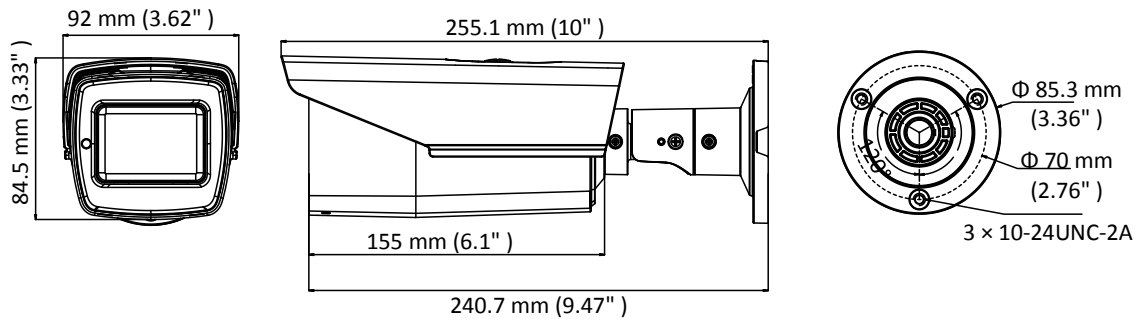

DS-2CE19H8T-AIT3ZF 5 MP Ultra-Low Light Camera

Key Feature

- 5 MP high performance CMOS
- Auto focus
- 2560 × 1944 resolution
- 2.7 mm to 13.5 mm motorized varifocal lens
- EXIR 2.0, smart IR, up to 80 m IR distance
- OSD menu, 3D DNR, 130 dB true WDR
- 4 in 1 video output (switchable TVI/AHD/CVI/CVBS)
- IP67
- Up the coax (HIKVISION-C)

Specification

Camera	
Image Sensor	5 megapixel progressive scan CMOS
Signal System	PAL/NTSC
Resolution	2560 (H) × 1944 (V)
Min. Illumination	Color: 0.003 Lux @ (F1.2, AGC ON), 0 Lux with IR
Frame Rate	TVI: 2 MP@25fps, 2 MP@30fps, 4 MP@25fps, 4 MP@30fps, 5 MP@20fps AHD: 4 MP@25fps, 4 MP@30fps, 5 MP@20fps CVI: 4 MP@25fps, 4 MP@30fps CVBS: PAL, NTSC
Shutter Time	PAL: 1/25 s to 1/50, 000 s NTSC: 1/30 s to 1/50, 000 s
Lens	2.7 mm to 13.5 mm motorized varifocal lens
Horizontal Field of View	92.3° to 29.3°
Lens Mount	Φ 14
Day & Night	IR cut filter
Angle Adjustment	Pan: 0° to 360°; Tilt: 0° to 90°; Rotate: 0° to 360°
Synchronization	Internal synchronization
WDR (Wide Dynamic Range)	≥ 130 dB
Menu	
AGC	Yes
Day/Night Mode	Auto/Color/BW (Black and White)
White Balance	Auto/Manual
BLC (Backlight Compensation)	Yes
WDR	Yes
3D DNR	Level 1 to 9
Privacy Mask	4 programmable privacy masks
Motion Detection	4 programmable areas
Language	English
Functions	Brightness, Sharpness, 3D DNR, Mirror, Smart IR
Interface	
Video Output	1 HD analog output
Switch Button	TVI/AHD/CVI/CVBS
General	
Operating Conditions	-40 °C to 60 °C (-40 °F to 140 °F), humidity: 90% or less (non-condensing)
Power Supply	-A: 9.6 VDC to 14.4 VDC; 19.2 VAC to 28.8 VAC
Power Consumption	-A: Max. 10.5 W
Protection Level	IP67
Material	Metal
IR Range	Up to 80 m
Communication	Up the coax, Protocol: HIKVISION-C (TVI output)
Dimensions	84.5 mm × 92 mm × 255.1 mm (3.33" × 3.62" × 10")
Weight	Approx. 930 g (2.05 lb.)

Order Model

DS-2CE19H8T-AIT3ZF

Dimension

Accessory

DS-1280ZJ-S
Junction Box

DS-1275ZJ-SUS
Vertical Pole Mount

DS-1276ZJ-SUS
Corner Mount

CCTVireland.ie