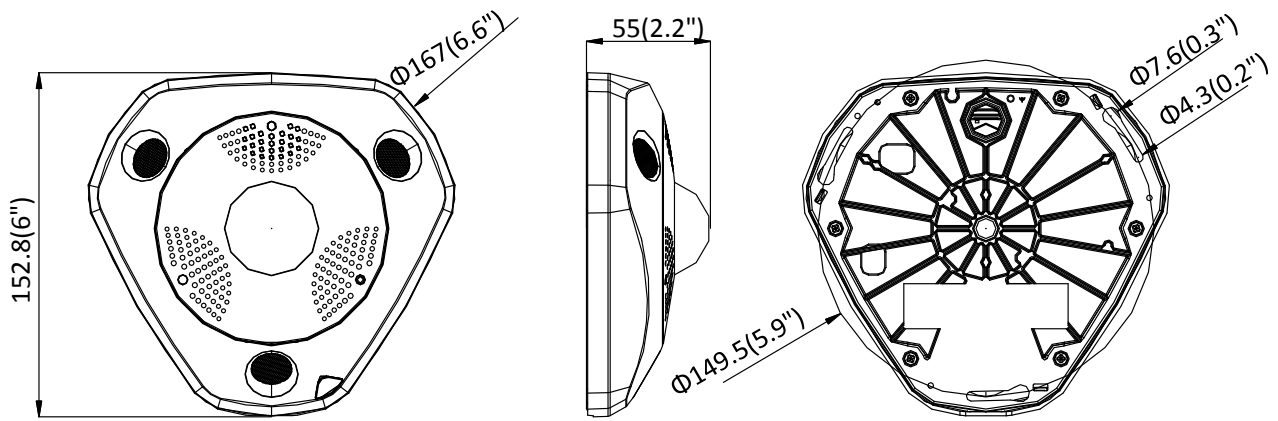

Operating Conditions	-40 °C to +60 °C (-40 °F to +140 °F), Humidity 95% or less (non-condensing)
Power Supply	12 VDC \pm 20%, PoE (802.3at, class 4), -S model: two-core terminal block Without -S model: Φ 5.5 \times 2.1 mm coaxial power plug
Power Consumption	12 VDC, 1 A, max. 12.5 W s PoE (802.3at, 42.5 to 57 V), 0.4 A to 0.3 A, max. 15 W
Protection Level (-V)	IP67, IK10
Heater	Yes
Material	Metal
Dimensions	Without -V model: 167.4 \times 152.8 \times 46.8 mm (6. 6" \times 6" \times 1.8") With -V model: 167 \times 152.8 \times 55 mm (6. 6" \times 6" \times 2.2")
Weight	Approx. 1400 g (3.09 lbs)

Available Model

DS-2CD63C5G0-I (1.29 mm); DS-2CD63C5G0-IS (1.29 mm), DS-2CD63C5G0-IV (1.29 mm), DS-2CD63C5G0-IVS (1.29 mm)

Dimensions

Without -V Model

With -V Model

Unit: mm(inch)

Accessories

DS-1280ZJ-DM25
Junction Box