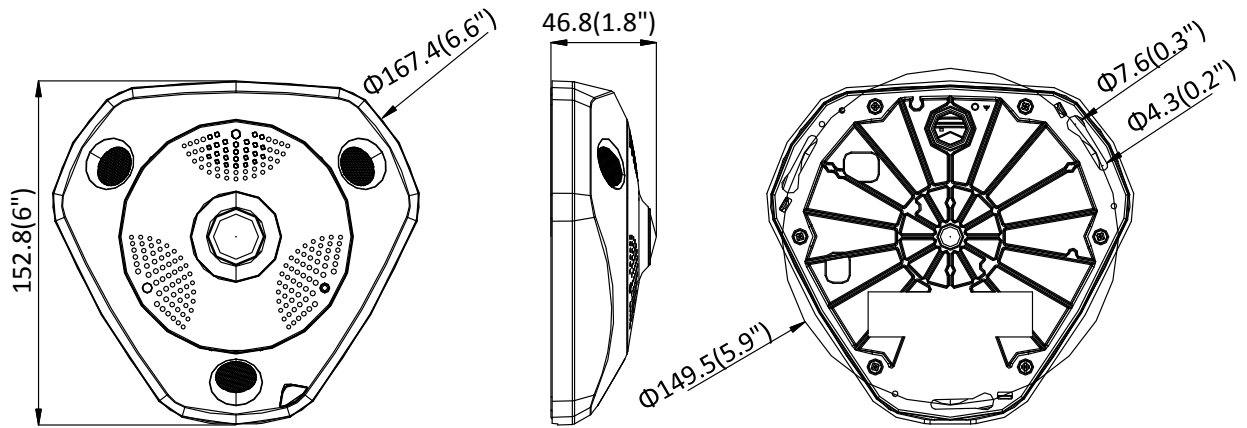

Without -V Model