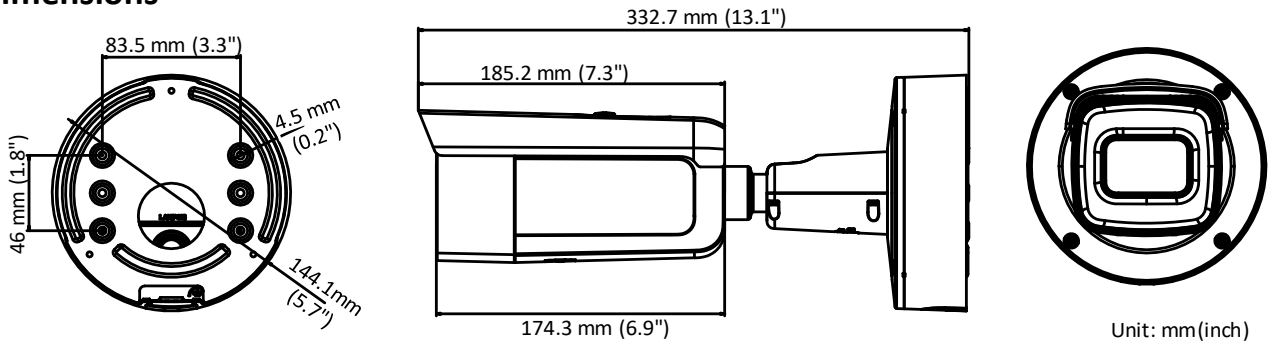

Dimensions

Accessories

Vertical Pole Mount

Corner Mount

Vertical pole mount

Vertical Pole Mount

05058020190821