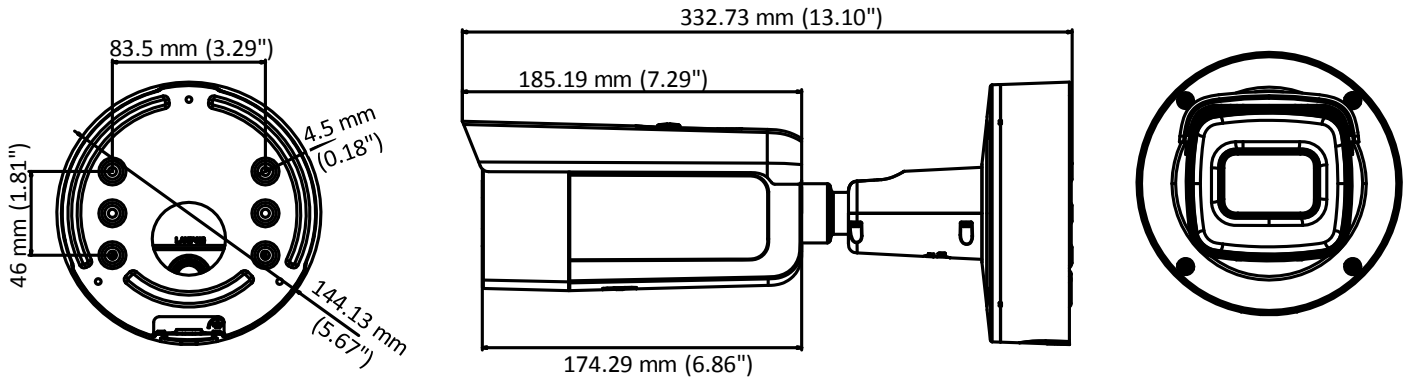

Available Model:

DS-2CD2625FWD-IZS

Dimensions

Accessories

DS-1475ZJ-SUS

Vertical Pole Mount

DS-1476ZJ-SUS

Corner Mount

Distributed by

CCTVireland.ie

HIKVISION

Headquarters

No.555 Qianmo Road, Binjiang District,
Hangzhou 310051, China
T +86-571-8807-5998
overseasbusiness@hikvision.com

Hikvision USA
T +1-909-895-0400
sales.usa@hikvision.com

Hikvision Europe
T +31-23-55-42-770
info.eu@hikvision.com

Hikvision Middle East
T +971-4-8816086
salesme@hikvision.com

Hikvision Russia
T +7-495-669-67-99
saleru@hikvision.com

Hikvision India
T +91-22-28469900
sales@pramahikvision.com

Hikvision Italy
T +39-0438-6902
info.it@hikvision.com

Hikvision France
T +33(0)1-85-330-450
info.fr@hikvision.com

Hikvision Spain
T +34-91-737-16-55
info.es@hikvision.com

Hikvision Poland
T +48-22-460-01-50
poland@hikvision.com

Hikvision UK
T +01628-902140
support.uk@hikvision.com

Hikvision Singapore
T +65-6684-4718
sg@hikvision.com

Hikvision Oceania
T +61-2-8599-4233
salesau@hikvision.com

Hikvision Canada
T +1-909-895-0400
sales.usa@hikvision.com

Hikvision Korea
T +82-31-731-8841
sales.korea@hikvision.com

Hikvision Brazil
T +55 11 3318-0050
Latam.support@hikvision.com

Hikvision Africa
T +27 (10) 0351172
sale.africa@hikvision.com

Hikvision Hong Kong
T +852-2151-1761

05040620170704