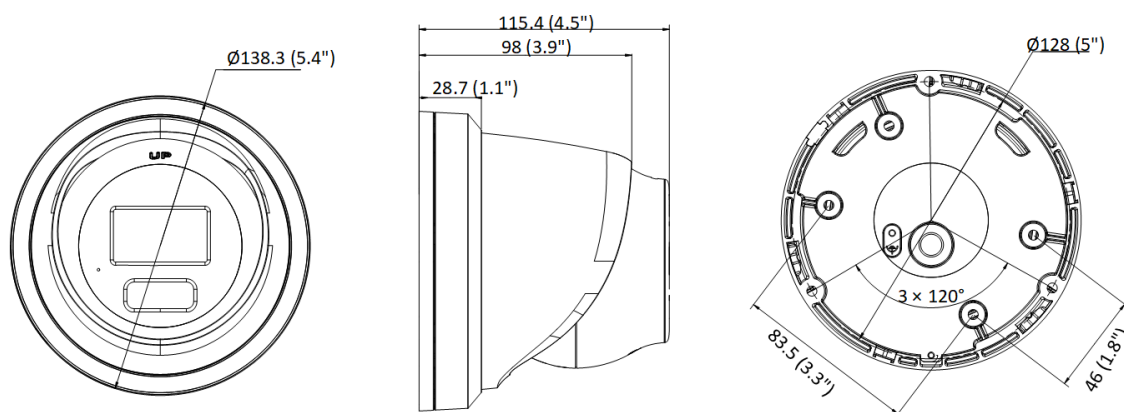

| General | |
|----------------------------------|---|
| Power | 12 VDC \pm 25%, 0.6 A, max. 7.2 W, \varnothing 5.5 mm coaxial power plug, reverse polarity protection, PoE: IEEE 802.3af, Class 3, max. 9 W |
| Material | Cover: Metal, main body: Metal |
| Dimension | \varnothing 138.3 mm \times 115.4 mm (\varnothing 5.4" \times 4.5") |
| Package Dimension | 170 mm \times 170 mm \times 160 mm (6.7" \times 6.7" \times 6.3") |
| Weight | Approx. 550 g (1.2 lb.) |
| With Package Weight | Approx. 800 g (1.8 lb.) |
| Storage Conditions | -30 °C to 60 °C (-22 °F to 140 °F). Humidity 95% or less (non-condensing) |
| General Function | Heartbeat, mirror, flash log, password reset via email, pixel counter, anti-banding |
| Language | 33 languages English, Russian, Estonian, Bulgarian, Hungarian, Greek, German, Italian, Czech, Slovak, French, Polish, Dutch, Portuguese, Spanish, Romanian, Danish, Swedish, Norwegian, Finnish, Croatian, Slovenian, Serbian, Turkish, Korean, Traditional Chinese, Thai, Vietnamese, Japanese, Latvian, Lithuanian, Portuguese (Brazil), Ukrainian |
| Startup and Operating Conditions | -30 °C to 60 °C (-22 °F to 140 °F). Humidity 95% or less (non-condensing) |
| Approval | |
| EMC | CE-EMC: EN 55032:2015+A1:2020, EN 50130-4:2011+A1:2014, EN IEC 61000-3-2:2019+A1:2021, EN 61000-3-3:2013+A1:2019+A2:2021 |
| Safety | UL: UL 62368-1, CB: IEC 62368-1: 2014+A11, CE-LVD: EN 62368-1: 2014/A11: 2017 |
| Environment | CE-RoHS: 2011/65/EU |
| Protection | IP67: IEC 60529-2013 |

▪ Available Model

DS-2CD2346G2H-I(2.8mm)

DS-2CD2346G2H-I(4mm)

DS-2CD2346G2H-IU(2.8mm)

DS-2CD2346G2H-IU(4mm)

DS-2CD2346G2H-IU(2.8mm)/Black

▪ Dimension

Unit: mm (inch)