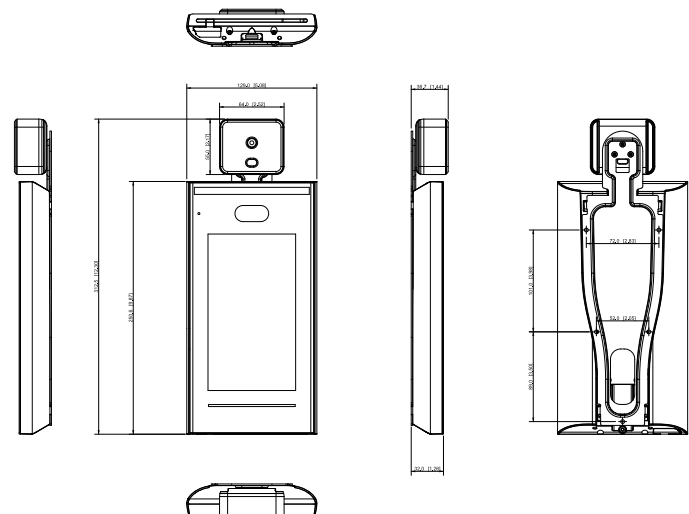

Capacity

User Capacity	100,000
Face Image Capacity	100,000
Card Capacity	100,000
Password Capacity	100,000
Record Capacity	300,000 records

Port

RS-485	1
RS-232	1
Wiegand	1 (input or output)
USB	2 USB2.0 port
Ethernet	1 1000M Ethernet Port 1 10M/100M Ethernet Port
Alarm Input	2 (Switch quantity)
Alarm Output	2 (Relay)
Alarm Linkage	Yes
Exit Button	1
Door Status Detection	1
Lock Control	1

Alarm

Anti-Passback	Yes
Tamper	Yes
Duress	Yes
Door Sensor Timeout	Yes

Intrusion	Yes
Illegal Card Exceeding Threshold	Yes

General

Power Supply	Provided
Power Supply Mode	DC 12V 2A
Power Consumption	≤24W
Product Dimensions	312.5 mm × 129.0 mm × 36.7 mm (12.30" × 5.08" × 1.44")
Packaging Dimensions	Controller packing: 380 mm × 235 mm × 124 mm (14.96" × 9.25" × 4.88") Protective case: 494 mm × 402 mm × 275 mm (19.45" × 15.83" × 10.83")
Working Temperature	temperature monitoring mode disabled: -10°C to +55°C (+14°C to +131°C) temperature monitoring mode enabled: +15°C to +32°C (+59°C to +89.6°C)
Working Humidity	0%RH–90%RH (non-condensing)
Working Environment	Indoor
Gross Weight	2.2 kg (4.85 lb)
Installation	Wall mounted
Certifications	CE/FCC

Ordering Information

Type	Model	Description
Temperature Monitoring Access Control Terminal (Indoor)	DHI-ASI7213X-T1	7-inch Temperature Monitoring Access Control Terminal(Indoor)

Dimensions (mm[inch])

Application