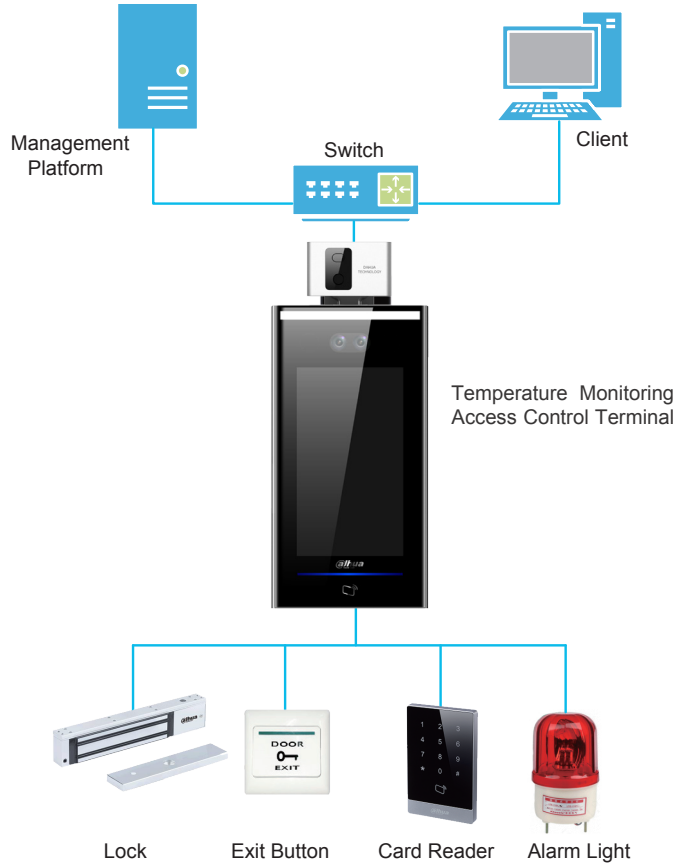

Capacity

User Capacity	100,000
Face Image Capacity	100,000
Card Capacity	100,000
Password Capacity	100,000
Record Capacity	300,000 records

Port

RS-485	1
RS-232	1
Wiegand	1 (input or output)
USB	2 USB2.0 port
Ethernet	1 1000M Ethernet Port 1 10M/100M Ethernet Port
Alarm Input	2 (Switch quantity)
Alarm Output	2 (Relay)
Alarm Linkage	Yes
Exit Button	1
Door Status Detection	1
Lock Control	1

Ordering Information

Type	Model	Description
Temperature Monitoring Access Control Terminal (Indoor)	DHI-ASI7213X-T1	7-inch Temperature Monitoring Access Control Terminal(Indoor)

Dimensions (mm[inch])

Application