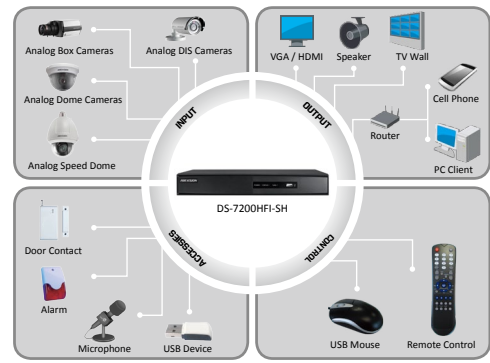

DS-7204/7208/7216HFI-SH GhUbXU`cbY`77HJ`FYW&fXYf

DS-7204HFI-SH

DS-7208 / 7216HFI-SH

Key features

- H.264 video compression
- 4 CIF resolution real-time recording
- HDMI and VGA output at up to 1920×1080P resolution
- Dual-stream
- Up to 4-ch synchronous playback
- NTP, SMTP, NFS, UPnP and iSCSI protocols