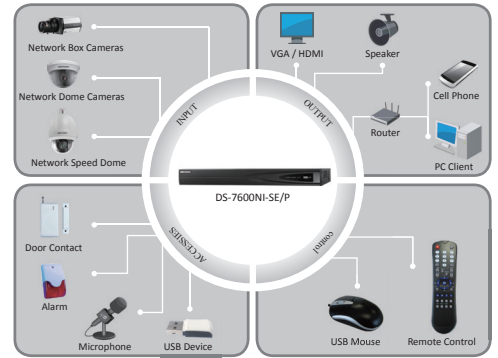

## Embedded Plug&Play NVR

DS-7604/7608/7616NI-SE/P

Four Channel NVR with 2TB Hard Drive  
Eight Channel NVR with 4TB Hard Drive

### Key features

- Third-party network cameras supported
- Up to 5 Megapixels resolution recording
- HDMI and VGA output at up to 1920×1080P resolution
- HDD quota and group management
- 4 independent PoE network interfaces are provided

### Rear Panel of DS-7604NI-SE/P

1. LAN Network Interface
2. RS-485 Interface
3. 100~240VAC Power Input
4. Power Switch
5. USB Interface
6. GND
7. HDMI Interface
8. VGA Output
9. Audio In
10. Audio Out
11. Network Interfaces with PoE function