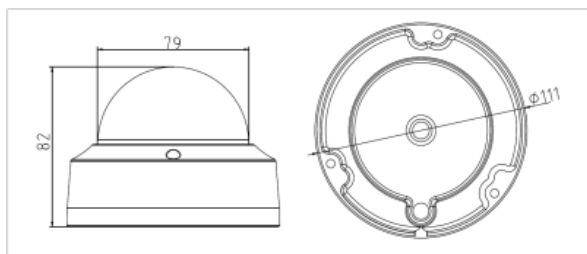

3 Mega-Pixel IP Network CCTV Camera

Key features

- 3 megapixel (2048 x 1536) resolution
- Full HD1080p real-time video
- 3D DNR & DWDR & BLC
- IR LEDs: up to 30m
- IP66
- PoE
- Vandal-proof

Dimensions

Unit: mm

Accessories

DS-1258ZJ
Wall Mount
Plastic Bracket

DS-1259ZJ
Diagonal Type
Plastic Bracket

DS-2CD2132-I	
Camera	
Image sensor	1/3" progressive scan CMOS
Min. illumination	0.07 lux@F1.2, AGC on 0 lux with IR
Shutter time	1/25s (1/30s) ~ 1/100,000s
Lens	4mm @F2.0, angle of view: 75.8° (2.8mm, 6mm, 12mm optional)
Lens mount	M12
Angle adjustment	Pan: 0° ~ 355°, tilt: 0° ~ 65°
Digital noise reduction	3D DNR
Wide dynamic range	Digital WDR
Day & night	ICR
Compression standard	
Video compression	H.264 / MJPEG
H.264 codec profile	Main profile
Bit rate	32 Kbps ~ 16 Mbps
Dual stream	Yes
Image	
Max. image resolution	2048 x 1536
Frame rate	50Hz: 12.5fps (2048 x 1536), 25fps (1920 x 1080), 25fps (1280 x 720) 60Hz: 15fps (2048 x 1536), 30fps (1920 x 1080), 30fps (1280 x 720)
Image settings	Saturation, brightness, contrast adjustable through client software or web browser
BLC	Yes, zone configurable
Network	
Network storage	NAS (iSCSI optional)
Alarm trigger	Motion detection, tampering alarm
Protocols	TCP/IP, HTTP, DHCP, DNS, DDNS, RTP, RTSP, PPPoE, SMTP, NTP, SNMP, HTTPS, FTP, 802.1x, Qos (SIP, SRTP, IPv6 optional)
System compatibility	ONVIF, PSIA, CGI
General functionalities	User authentication, watermark
Interface	
Communication interface	1 RJ45 10M / 100M ethernet port
General	
Operating conditions	-30°C ~ 60°C (-22°F ~ 140°F) humidity 95% or less (non-condensing)
Power supply	12 VDC ± 10%, PoE (802.3af)
Power consumption	Max. 5W (7W with ICR on)
Impact protection	IEC60068-275Eh, 50J; EN50102, up to IK10
Ingress protection	IP66
IR range	-I: approx 20 to 30 meters
Dimensions	Φ 111 x 82 mm
Weight	500g (1.1 lbs)