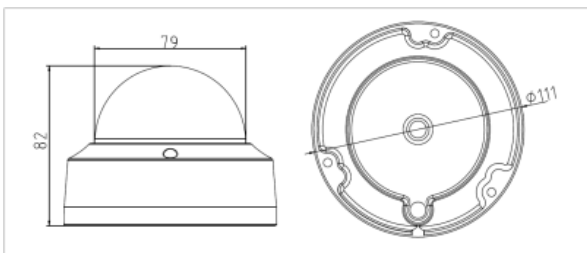

DS-2CD2112-I 1.3MP IR Outdoor Dome Camera

Key features

- Up to 1.3 megapixel (1280 x 960) resolution
- HD real-time video
- Day / night auto switch
- IP66 ingress protection
- IR LEDs (-I: up to 30m)
- Vandal-proof housing
- 3D DNR & DWDR & BLC

Dimensions

Unit: mm

Specifications

DS-2CD2112-I	
Camera	
Image sensor	1/3" progressive scan CMOS
Min. illumination	0.01 lux@F1.2, AGC ON 0.028 lux@F2.0, AGC ON 0 lux with IR
Shutter time	1/25s ~ 1/100,000s
Lens	4mm@F2.0, angle of view: 52° (2.8mm, 4mm, 12mm optional)
Lens mount	M12
Angle adjustment	Pan: 0° ~ 355°, tilt: 0° ~ 65°
Digital noise reduction	3D DNR
Wide dynamic range	Digital WDR
Day & night	ICR
Compression standard	
Video compression	H.264 / MJPEG
H.264 codec profile	Main profile
Bit rate	32 Kbps ~ 16 Mbps
Dual stream	Yes
Image	
Max. image resolution	1280 × 960
Frame rate	50 Hz: 25 fps (1280 × 960), 25 fps (1280 × 720) 60 Hz: 30 fps (1280 × 960), 30 fps (1280 × 720)
Image settings	Saturation, brightness, contrast adjustable through client software or web browser
BLC	Yes, zone configurable
Network	
Network storage	NAS (iSCSI optional)
Alarm trigger	Motion detection, tampering alarm, network disconnect, IP address conflict, storage exception
Protocols	TCP/IP, HTTP, DHCP, DNS, DDNS, RTP, RTSP, PPPoE, SMTP, NTP, SNMP, HTTPS, FTP, 802.1x, Qos (SIP, SRTP, IPv6 optional)
System compatibility	ONVIF, PSIA, CGI
General functionalities	Flickerless, heartbeat, mirror, user authentication, video mask, watermark
Interface	
Communication interface	1 RJ45 10M / 100M ethernet port and 1 RS-485 interface
General	
Operating conditions	-25°C ~ 60°C (14°F ~ 140°F) humidity 95% or less (non-condensing)
Power supply	12 VDC ± 10%, PoE (802.3af)
Power consumption	Max. 5.5W
Impact protection	IEC60068-275Eh, 50J; EN50102, up to IK10
Ingress protection	IP66
IR range	-I: approx 20 to 30 meters
Dimensions	Φ 111 × 82 mm
Weight	500g