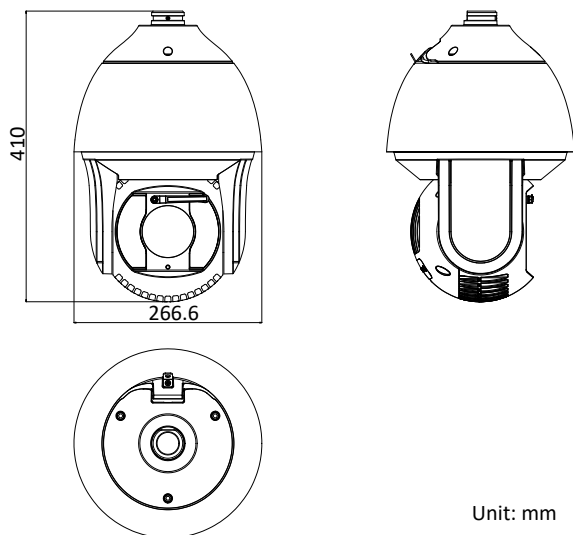

Protection Level	IP67 Standard, IK10 (only supported by camera without wiper), TVS 6,000V Lightning Protection, Surge Protection and Voltage Transient Protection
Dimensions	Φ 266.6 mm × 410 mm (Φ 10.50" × 16.14")
Weight	Approx. 8 kg (17.64 lb)

Order Model

DS-2DF8236IX-AELW (B), with wiper, 24 VAC & Hi-PoE

Dimensions