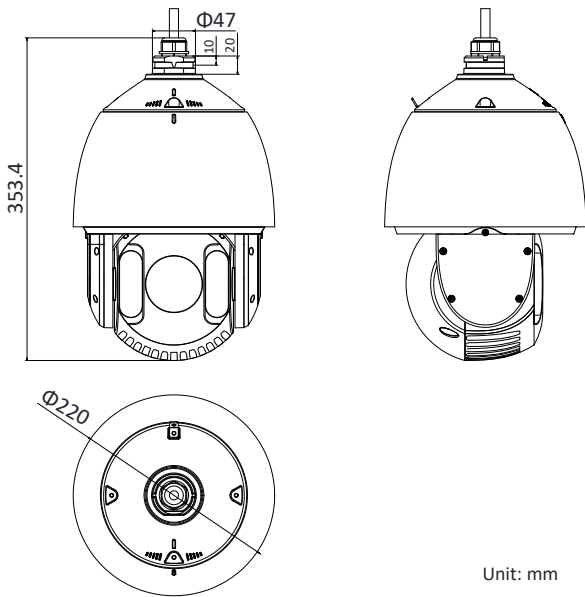

Order Model

DS-2DE7330IW-AE, Hi-PoE, 24 VAC, Outdoor

Dimensions