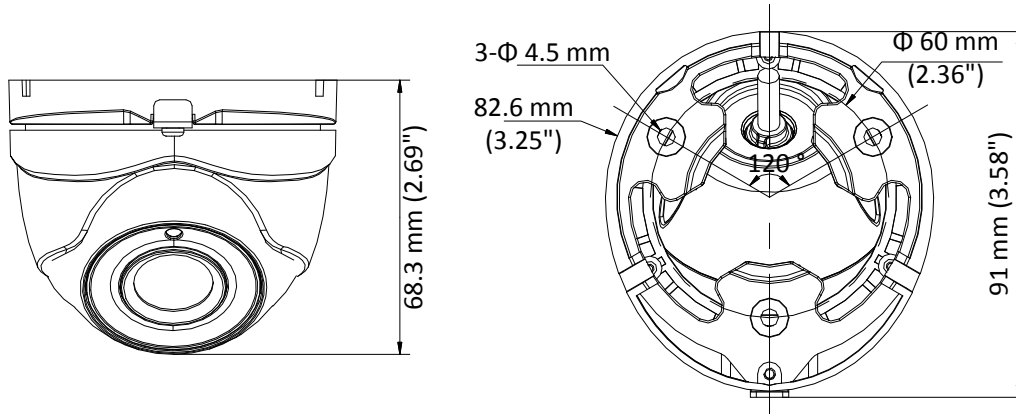

Order Models

DS-2CE56H5T-ITM

Dimension

Accessory

010000170527

CCTVIreland.ie

Find us on

Find us on Facebook

We are Official HIKVision Partners

HIKVISION SILVER PARTNER