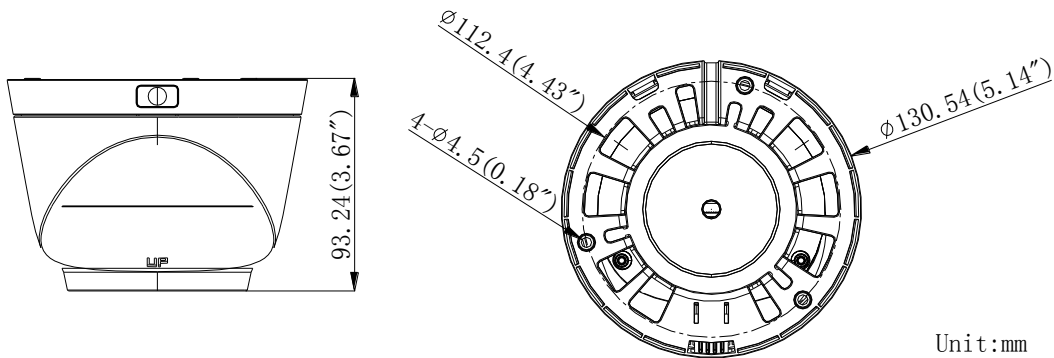

www.hikvision.com

Specifications

Camera	
Image Sensor	2MP CMOS Image Sensor
Signal System	PAL/NTSC
Effective Pixels	1944(H)*1092(V)
Min. illumination	0.01 Lux @ (F1.2,AGC ON),0 Lux with IR; 0.014 Lux @ (F1.4,AGC ON),0 Lux with IR
Shutter Time	1/25(1/30)s to 1/50,000s
Lens	2.8-12mm @ F1.4
	Angle of view: 103° - 32.1°
Lens Mount	φ14
Day & Night	ICR
Angle Adjustment	Pan: 0 - 360°, Tilt: 0 - 75°, Rotation: 0 - 360°
Synchronization	Internal synchronization
WDR	120dB
Video Frame Rate	1080p@25fps/1080p@30fps
HD Video Output	1 Analog HD output
CVBS Output	1Vp-p Composite Output(75Ω/BNC)
S/N Ratio	> 62dB
Menu	
Scene	Indoor, Outdoor, Indoor1, LOW-LIGHT
Camera ID	On/off (15 characters, position programmable)
AGC	Support
D/N Mode	Color/BW/EXT
White Balance	ATW, AWC-SET, Manual
Privacy Mask	On/Off, maximum 8 zones
Motion Detection	On/Off, maximum 4 zones
BLC	Support
Anti-flicker	On/Off
Language	English, Japanese, CHN1, CHN2, Korean, German, French, Italian, Spanish, Polish, Russian, Portuguese, Dutch, Turkish, Hebrew and Arabic
Functions	HSBLC, Digital noise reduction, Digital zoom(62x), Slow shutter, Mirror, Defog, Defect pixel correction, SMART D-ZOOM
General	
Operating Conditions	-30 °C – 60 °C (-22 °F – 140 °F), Humidity 90% or less (non-condensing)
Power Supply	12V DC ± 15%
Power Consumption	Max. 7W
Protection Level	IP66
IR Range	Up to 50m
Communication	Up the coax, Protocol: Pelco-C(CVBS output), HIKVISION-C(TVI output)
Dimensions	Φ 130.54 × 93.24 mm (Φ 5.14" × 3.67")
Weight	670 g

Order Models

DS-2CE56D5T-VFIT3

Dimensions

Unit:mm

Accessories

DS-1273ZJ-130-TRL
Wall Mounting

DS-1275ZJ
Vertical Pole Mounting

DS-1276ZJ
Corner Mounting